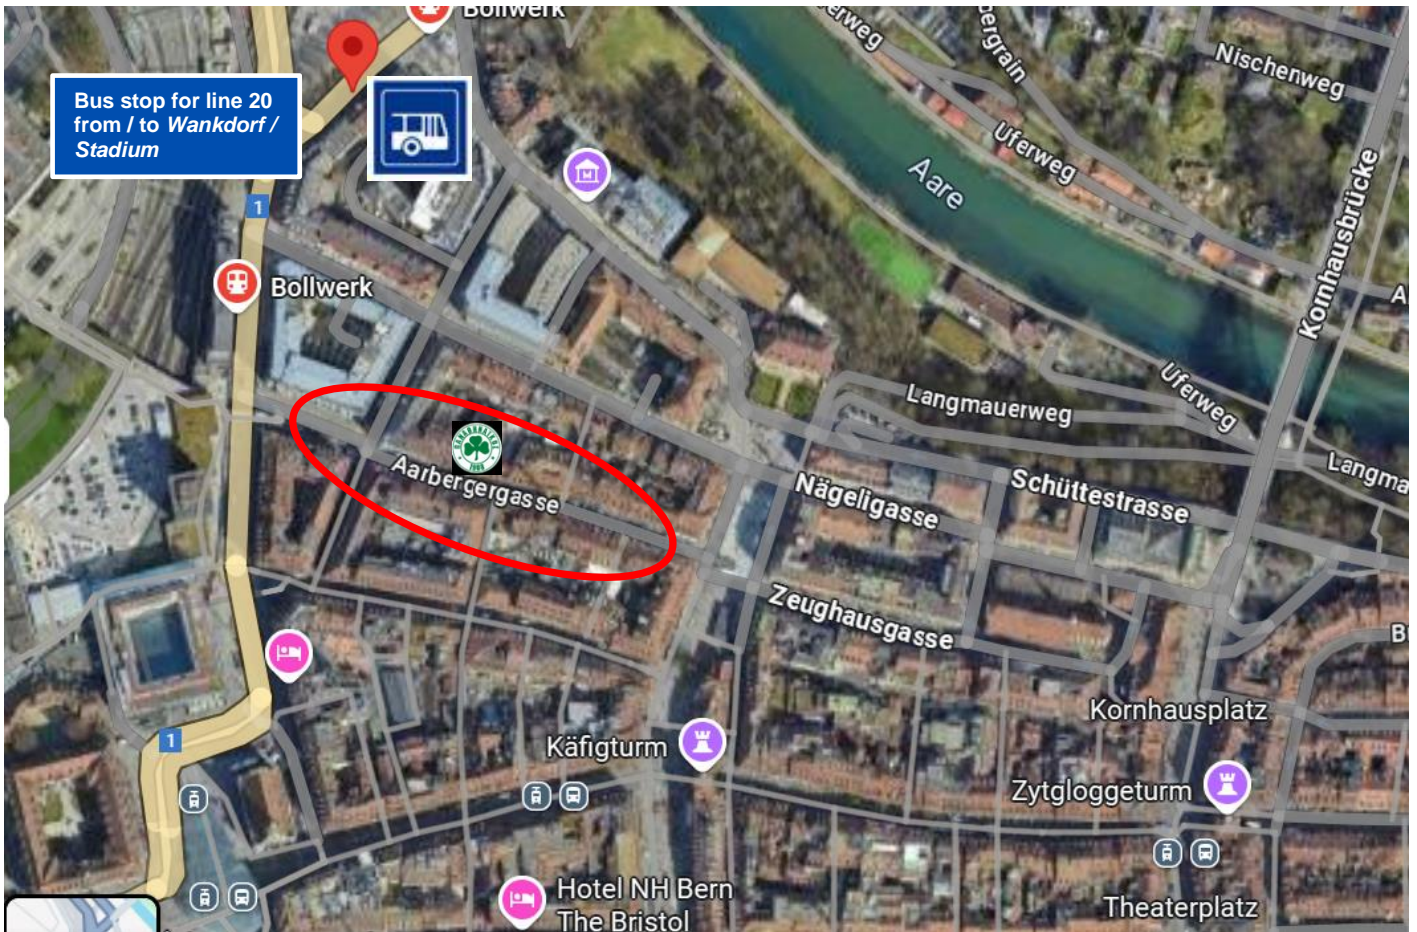

Arrival and departure by train

The official train station for the event is Bern-Wankdorf. It is situated near the stadium.

The Bern-Wankdorf station is regularly served by trains from Bern Main Station (central station).

Arrival and departure by car

The police kindly ask car drivers to use the assigned parking places only.

Please take motorway exit, Bern-Neufeld.

However, parking facilities are very limited, and the police recommend using public transport to travel to this event.

Meeting point for fans / Fan point / Bus stop

Bus line from stadium to meeting point / Walk from Wankdorf station