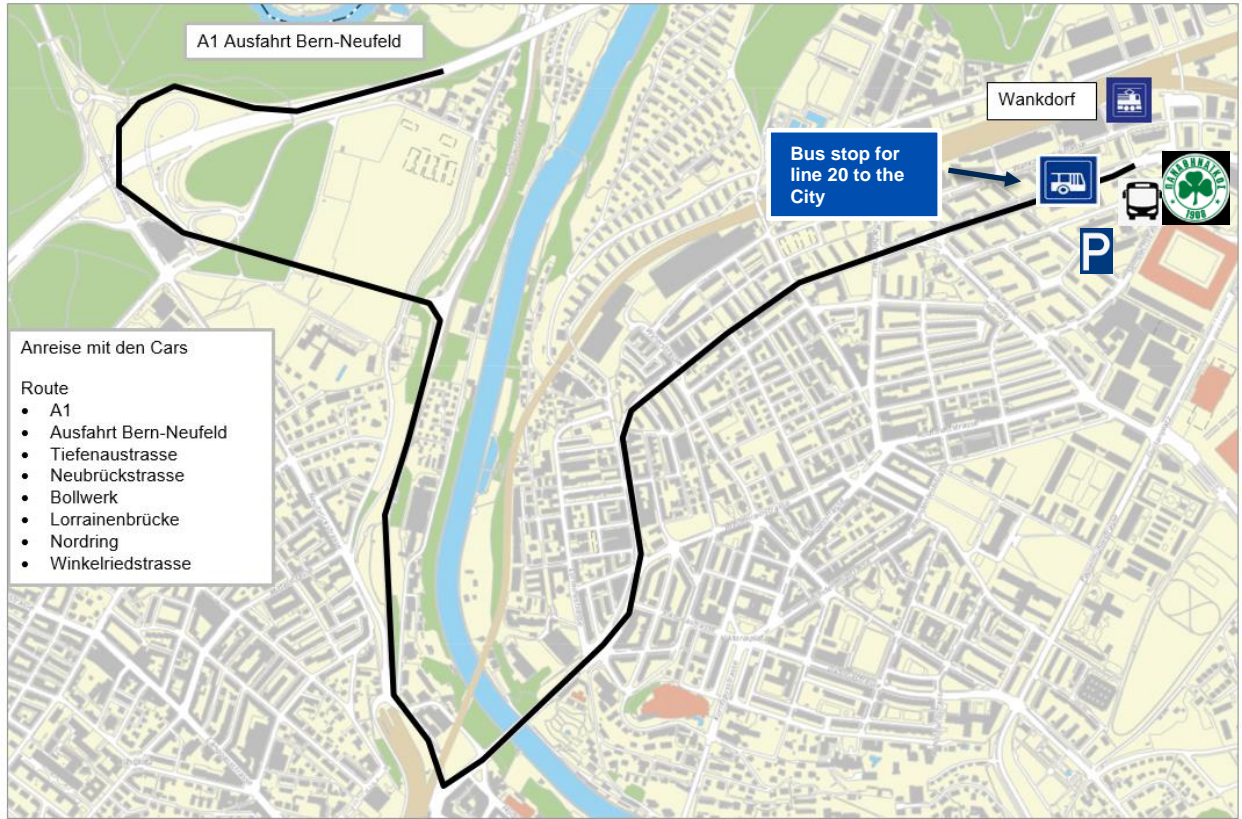

Arrival and departure by train

The official train station for the event is Bern-Wankdorf. It is situated near the stadium.

The Bern-Wankdorf station is regularly served by trains from Bern Main Station (central station).

Arrival and departure by car

The police kindly ask car drivers to use the assigned parking places only.

Please take motorway exit, Bern-Neufeld.

However, parking facilities are very limited, and the police recommend using public transport to travel to this event.

Arrival and departure by coach

The police kindly ask the coach drivers only to use the parking spaces for coaches near the stadium that are specially provided for this occasion.

Please take motorway exit, Bern-Neufeld.

Meeting point for fans / Fan point / Bus stop

Bus line from stadium to meeting point / Walk from Wankdorf station